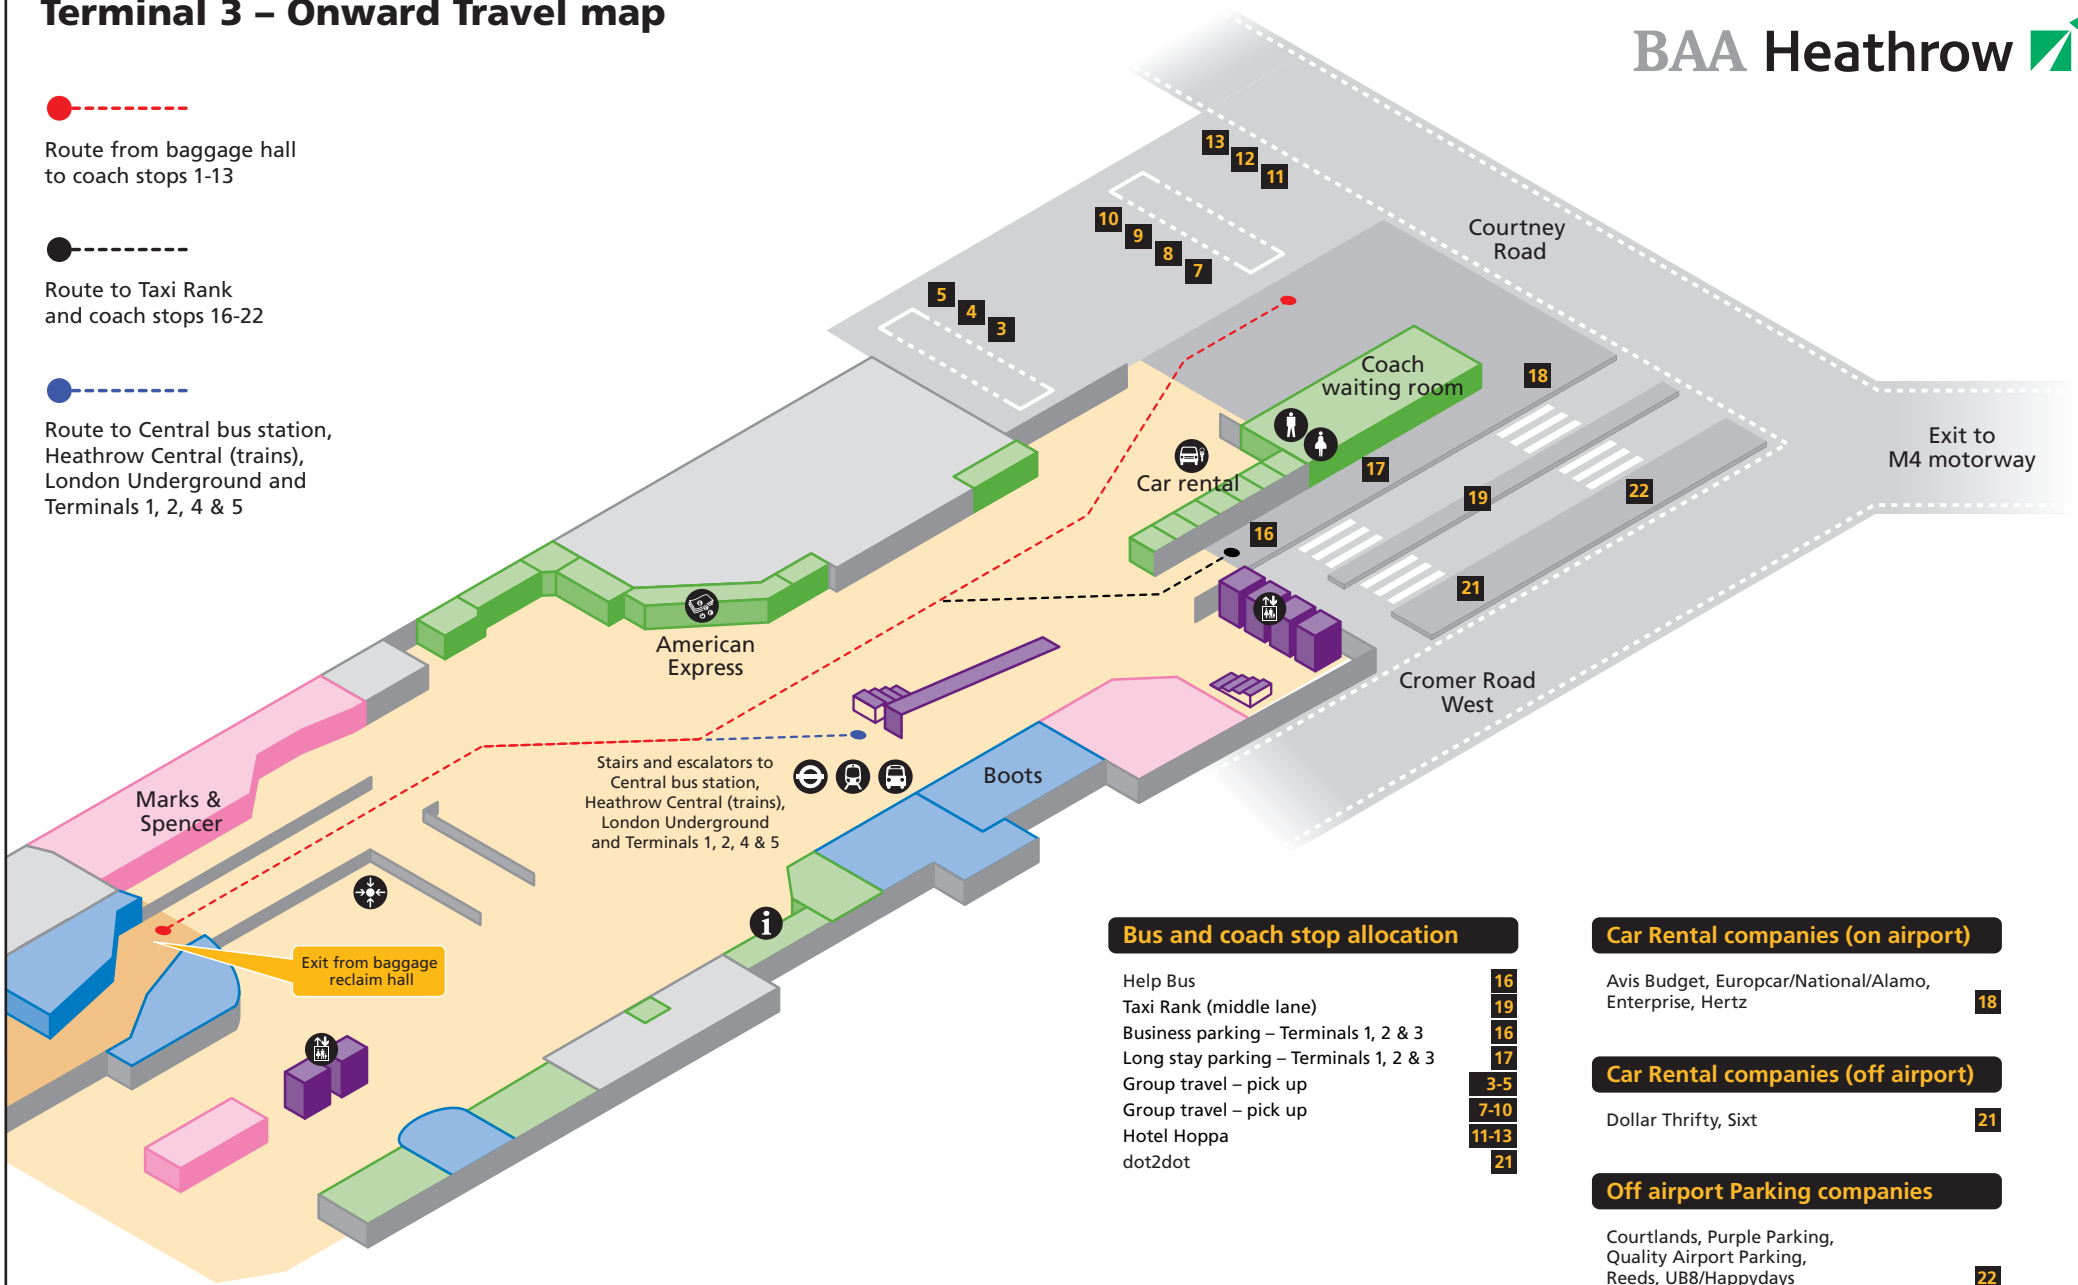

Terminal 3 – Onward Travel map

Route from baggage hall to coach stops 1-13

Route to Taxi Rank and coach stops 16-22

Route to Central bus station, Heathrow Central (trains), London Underground and Terminals 1, 2, 4 & 5

Exit from baggage reclaim hall

Stairs and escalators to Central bus station, Heathrow Central (trains), London Underground and Terminals 1, 2, 4 & 5

Bus and coach stop allocation

- Help Bus 16
- Taxi Rank (middle lane) 19
- Business parking – Terminals 1, 2 & 3 16
- Long stay parking – Terminals 1, 2 & 3 17
- Group travel – pick up 3-5
- Group travel – pick up 7-10
- Hotel Hoppa 11-13
- dot2dot 21